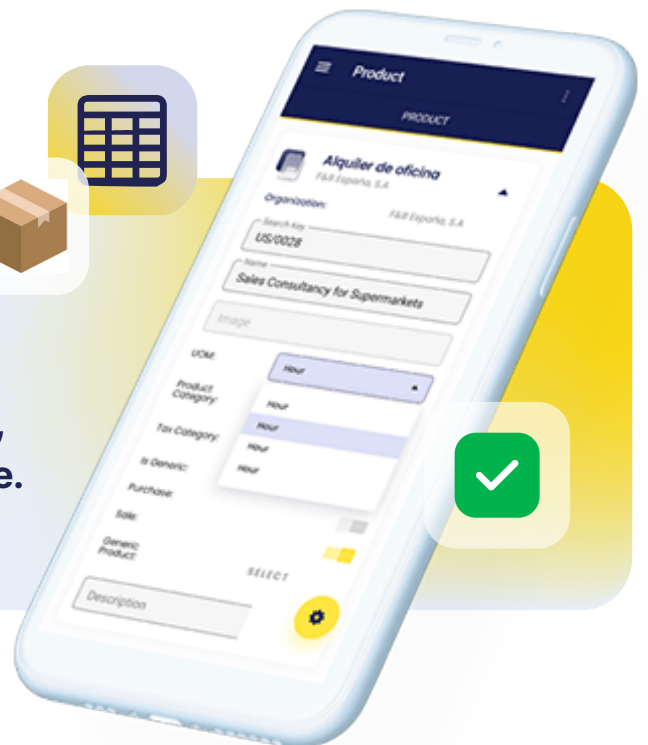

Our software is flexible, extensible and scalable. Like LEGO pieces: **you build what you need in a simple and customizable way**, so you can innovate in your company.

Etendo is more than an ERP

It offers you compatibility with any process and adapts to your industry and any business model. Etendo is the operating system used by companies that need to take a step forward in innovation and quality.

At Etendo, we have a network of partners and strategic allies around the world

Who can help you implement the software. We strive for simplicity in everything we develop to help Etendo partners, developers and end users achieve their goals.

In addition, Etendo has artificial intelligence

To support your team at anytime. With our technology, you will be able to make better decisions and optimize your processes.

Etendo

Is extensible, customizable, simple, flexible and scalable.

Choose Etendo

Take your business to the next level

Our platform is **secure**, **stable** and with the necessary **flexibility** to adapt and integrate with e-commerce systems, data analysis, human resources management and much more.